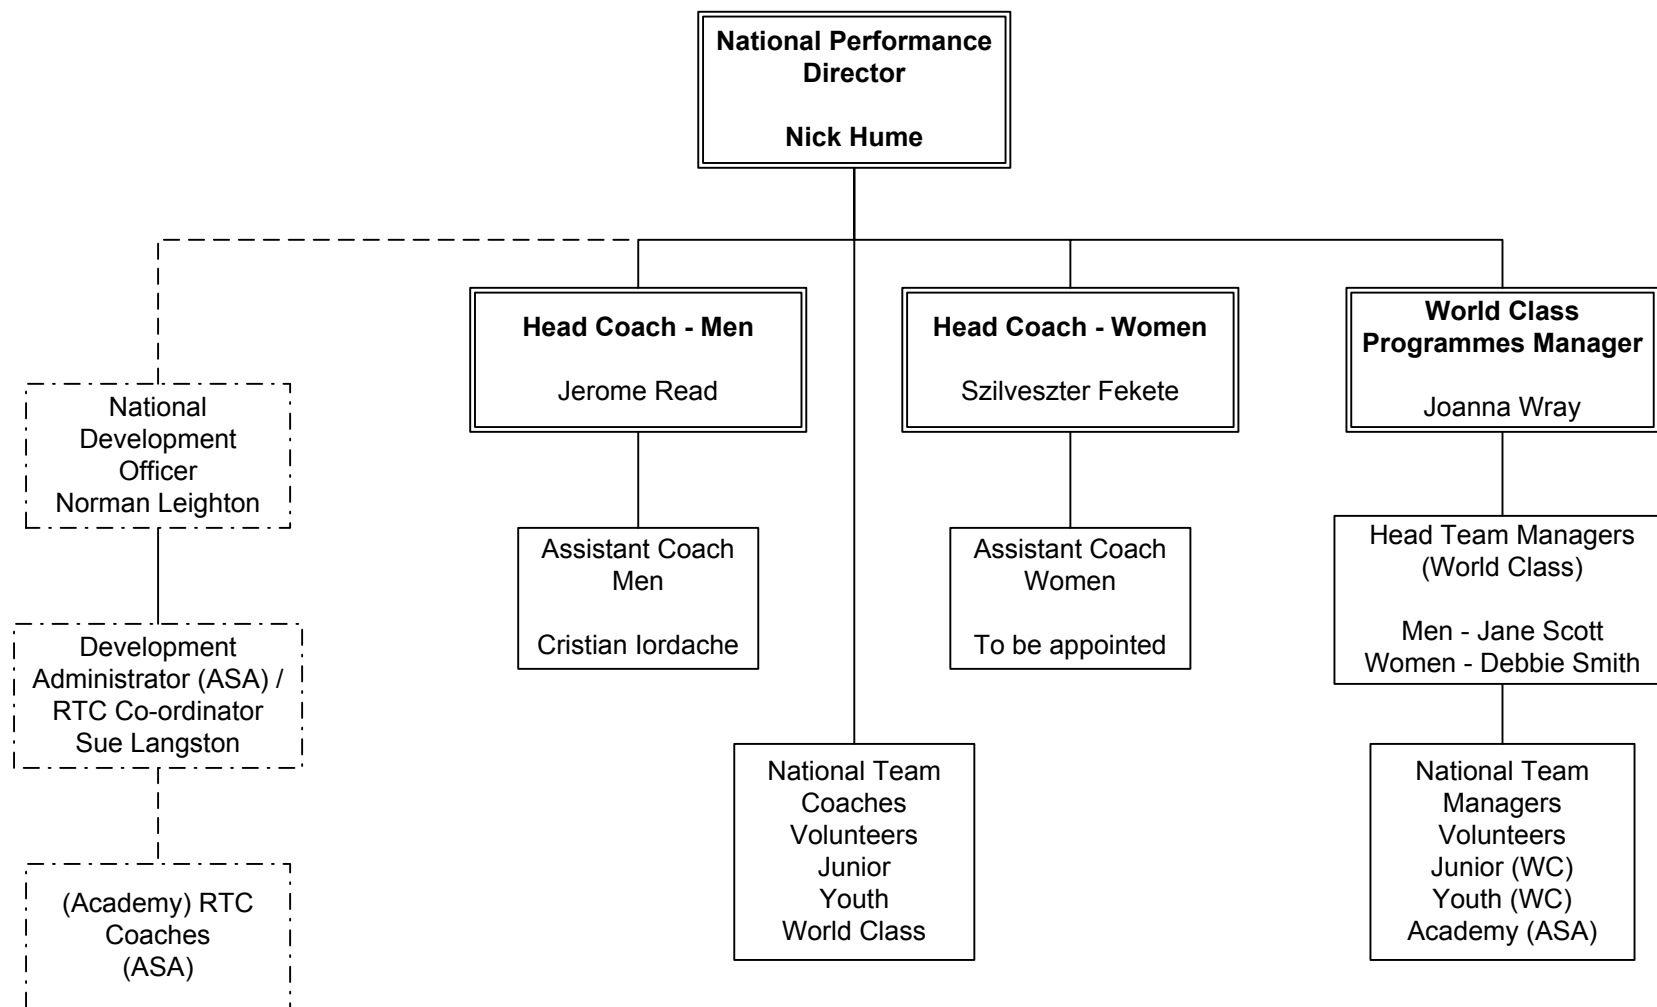

BRITISH WATER POLO TECHNICAL STAFFING STRUCTURE

**Please note the RTC Co-ordinator and ASA Administrator make one full time post (part time admin/part time coaching)

As at October 2008