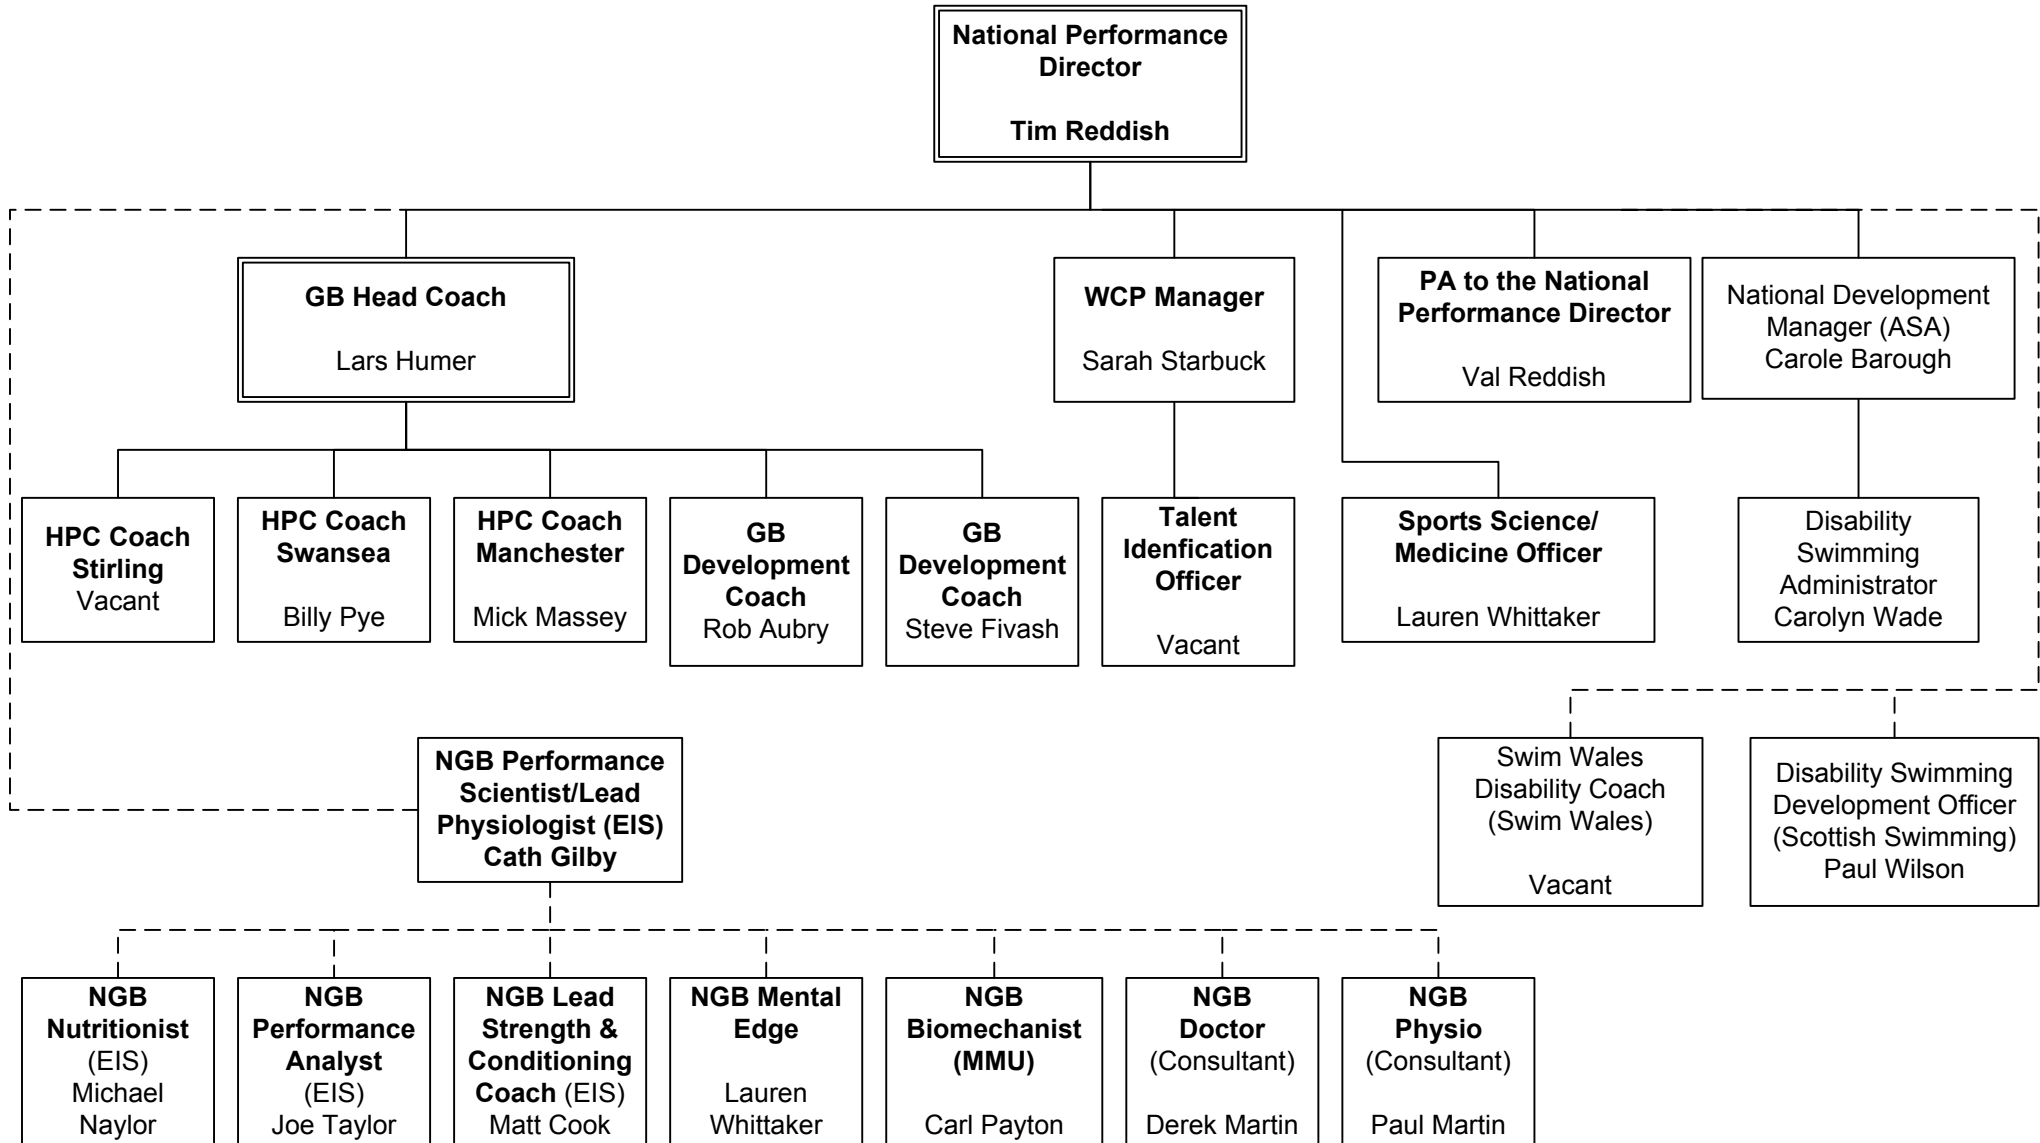

BRITISH DISABILITY SWIMMING TECHNICAL STAFFING STRUCTURE

As at 1 May 2009