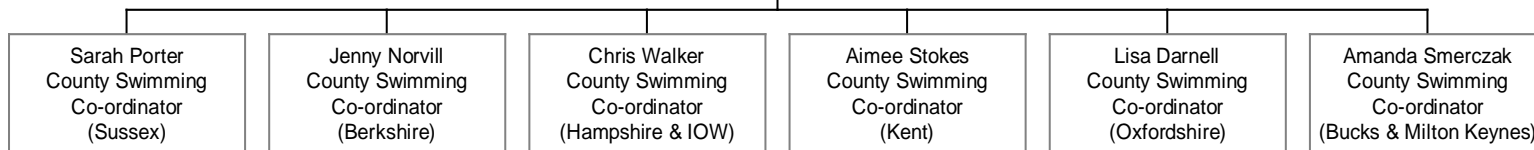

SOUTH EAST

Natalie Cunningham
Senior County
Swimming Co-ordinator
(Surrey)