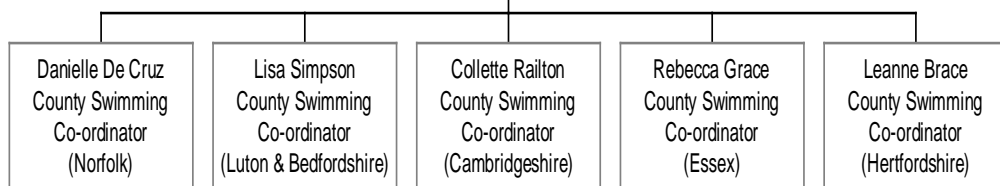

## EAST MIDLANDS

Hamek Kandola  
Senior County  
Swimming Co-ordinator  
(Leicestershire & Rutland)

## SOUTH WEST

Jennifer Reid  
Senior County  
Swimming Co-ordinator  
(Bristol)

## SOUTH EAST

Natalie Cunningham  
Senior County  
Swimming Co-ordinator  
(Surrey)

## EAST

Phil Lown  
Senior County  
Swimming Co-ordinator  
Co-ordinator (Suffolk)