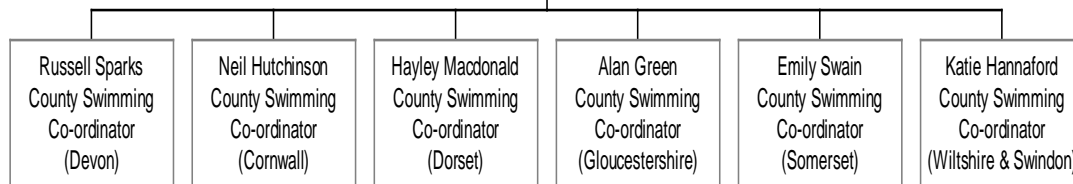

SOUTH WEST

Jennifer Reid
Senior County
Swimming Co-ordinator
(Bristol)